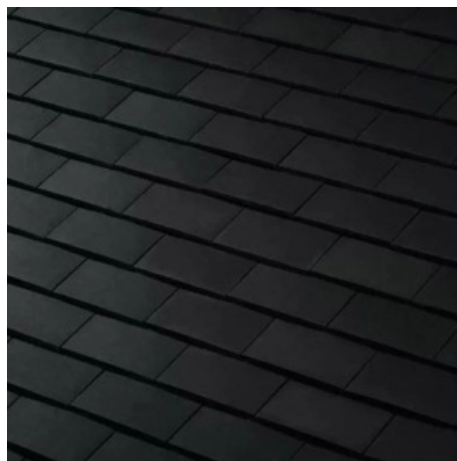

RULLY

A small-format tile with the appearance of a traditional flat tile, featuring a subtly curved edge, reinforced waterproofing through wide interlocks, and efficient 1.6cm longitudinal spacing.

Unit weight (kg)	2.4
Gauge (mm)	152 to 168
Cover width (mm)	315
Tiles per pallet	288
Tiles per sq. m	20
Minimum pitch	17.5°
Battens per sq m	6.25

Colours

DARK SLATE