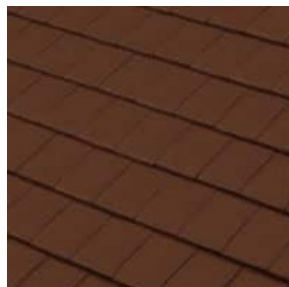

OLD BURGUNDY

DARK SLATE

NORMANDY SANDFACED

PANACHÉ D'AUTOMNE

CHAMPAGNE SANDFACED

TUDOR BROWN

Every effort has been made to show the correct colours of our tiles in the swatches and property images, but we cannot guarantee that the images and tiles colours will be identical. Please use our free tile sample service to obtain a more accurate impression of the product's colours. Thank you.