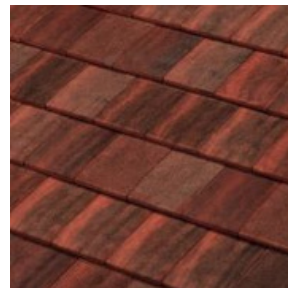

Here to help you meet
your customers needs.

GIVERYN PV

The Giveryn PV is one of the best standard tiles available on the small interlocking tile market. Its fine beveled nosing and discrete bottom lines give roofs a distinguished elegance.

OLD BURGUNDY

DARK SLATE

NORMANDY SANDFACED

PANACHÉ D'AUTOMNE

CHAMPAGNE SANDFACED

TUDOR BROWN

Every effort has been made to show the correct colours of our tiles in the swatches and property images, but we cannot guarantee that the images and tiles colours will be identical. Please use our free tile sample service to obtain a more accurate impression of the product's colours. Thank you.