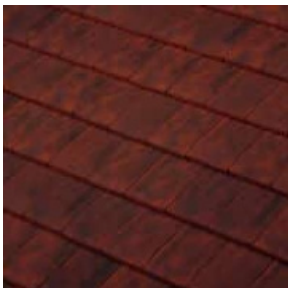

Here to help you meet
your customers needs.

GIVERYN PV

The Giveryn PV is one of the best standard tiles available on the small interlocking tile market. Its fine beveled nosing and discrete bottom lines give roofs a distinguished elegance.

OLD BURGUNDY

DARK SLATE

NORMANDY SANDFACED

PANACHÉ D'AUTOMNE

CHAMPAGNE SANDFACED

TUDOR BROWN

Every effort has been made to show the correct colours of our tiles in the swatches and property images, but we cannot guarantee that the images and tiles colours will be identical. Please use our free tile sample service to obtain a more accurate impression of the product's colours. Thank you.