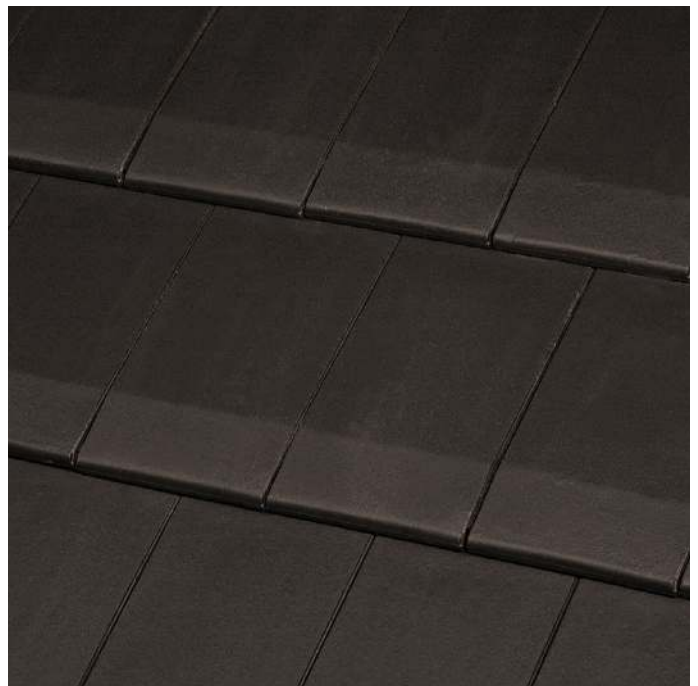

Volnay PV

Volnay PV

Volnay PV is both elegant and reliable, and has immediately set a new standard among large flat interlocking tiles. The Volnay PV tile offers a generous 68 mm variable gauge.

Its fine and elegant bevelled nose and its graceful lines enhance the plain tile «feel» of roofs it covers. Volnay PV comes in seven rich and authentic colours to fit everywhere.

*Tiles per pallet may vary

✓ Unmatched laying

The interlock system ensures excellent watertightness. A water diverter in the top left interlock sheds rainwater away from the intersection of the joints. Several reinforcement ribs on the underside emphasize the strength of the tile.

✓ Pure and elegant lines

Its fine and elegant bevelled nose and its graceful lines enhance the plain tile “feel” of roofs it covers.

“ Volnay PV is completely compatible for buildings cladding ”

Old Burgundy

Dark Slate

Flamed Red

Mix Fall

Champagne Sandfaced

Old Lauze

Tudor Brown